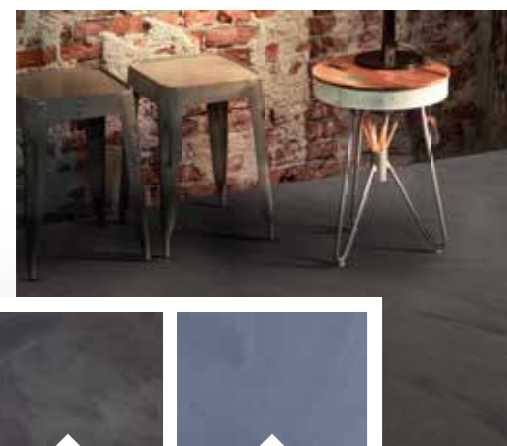

GIETVLOEREN VOOR ELK INTERIEUR

Elke interieurstijl in het Arturo Style Compass® heeft een kleurenpalet voor gietvloeren dat is samengesteld uit vier unicolors, twee betonlooks en twee kleuren met flakes. De kleuren zijn zorgvuldig afgestemd op de verschillende interieurstijlen.

UNICOLOR VLOEREN

Unicolor gietvloeren worden gemaakt in één egale kleur. Een goede, strakke basis voor je inrichting. De rustige en lichte tinten zijn een ideaal uitgangspunt om de rest van je interieur te laten spreken. Kies je voor een meer uitgesproken kleur? Dan wordt de vloer een gezichtsbepalend onderdeel van het interieur. Arturo geeft je ideeën en creativiteit alle ruimte!

Het overzicht met alle unicolors vind je op pagina 34 en 35.

Donkervan Mix Wern Stoff

BETONLOOK VLOEREN

Betonlook gietvloeren worden gemaakt door tijdens het aanbrengen van de gietvloer twee kleuren te mengen. Hierdoor krijgt de vloer een gemêleerd effect, net als in beton. De uiteindelijke look van de vloer wordt bepaald tijdens het aanbrengen van de vloer. We adviseren je daarom om hier zelf bij aanwezig te zijn. Je kunt de vloer dan ter plekke op je smaak laten afstemmen en finetunen.

Kijk voor het overzicht met betonlook gietvloeren op pagina 40 en 41.